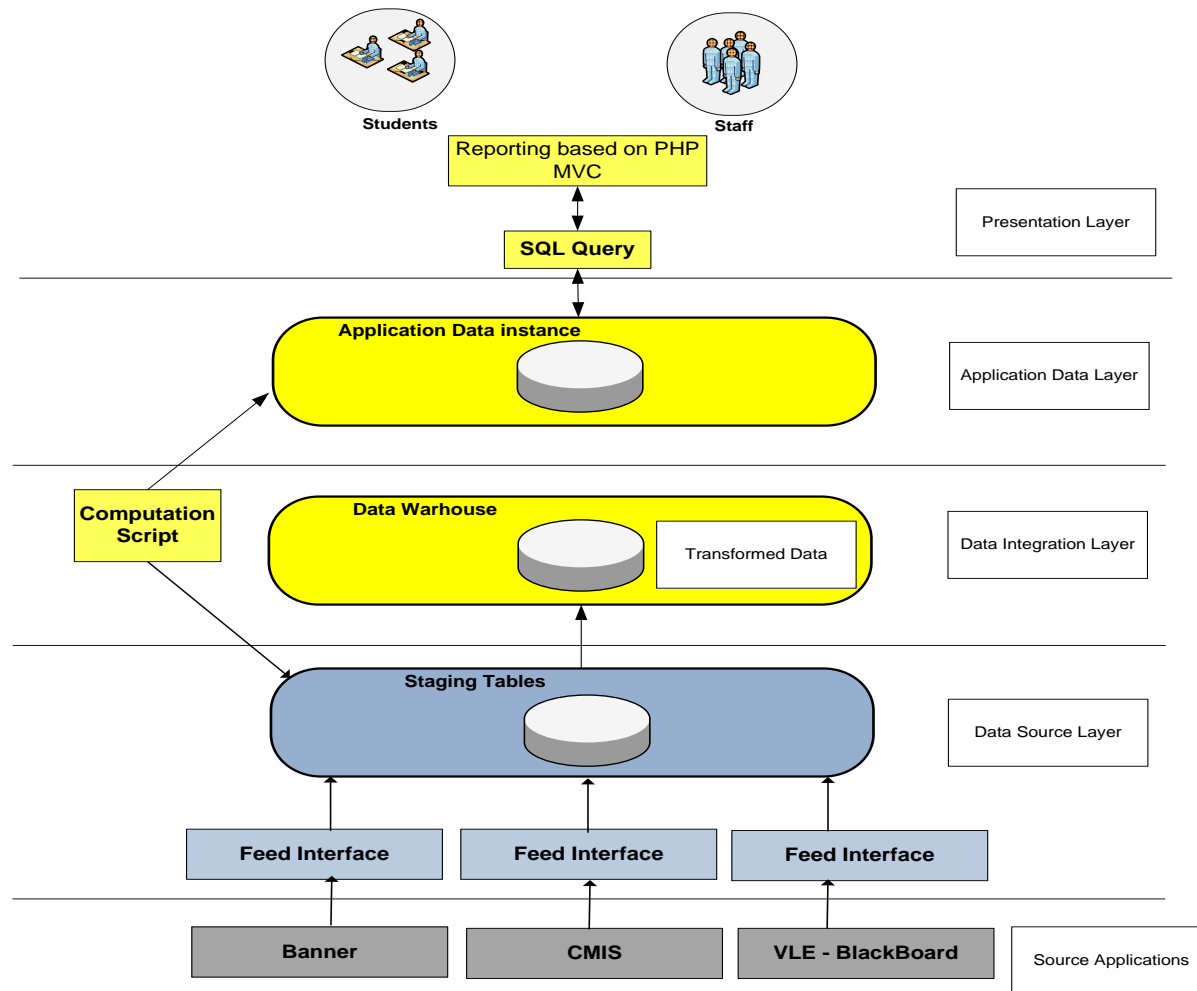

# STAR-Trak Architecture

© STAR-Trak: a project from [Leeds Metropolitan University](#) funded under the [Activity Data Strand of the Information Environment 09-11 JISC Programme](#)